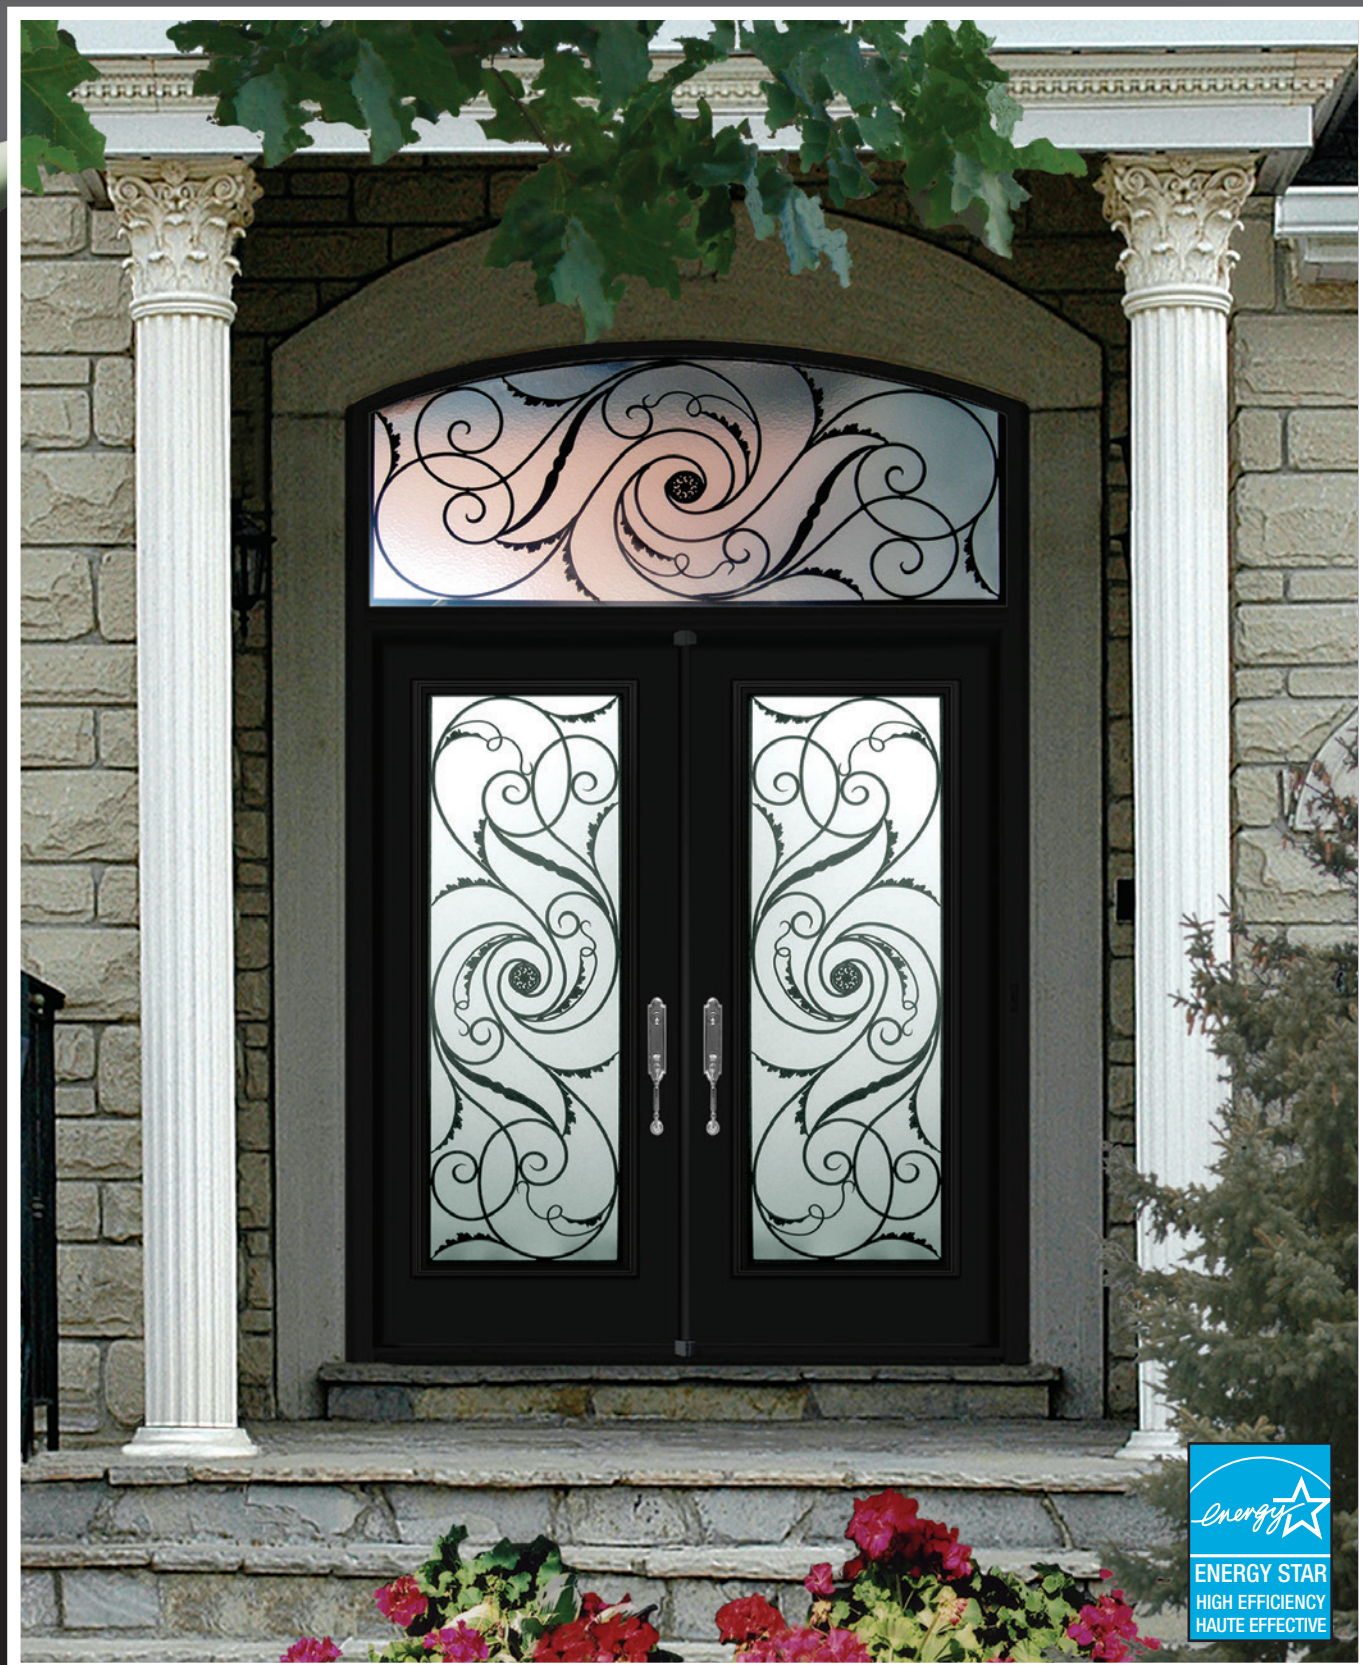

COBRA Doors 2000 Ltd.

*We Manufacture the Highest Quality Entry Door Systems
With Precision and Punctuality*