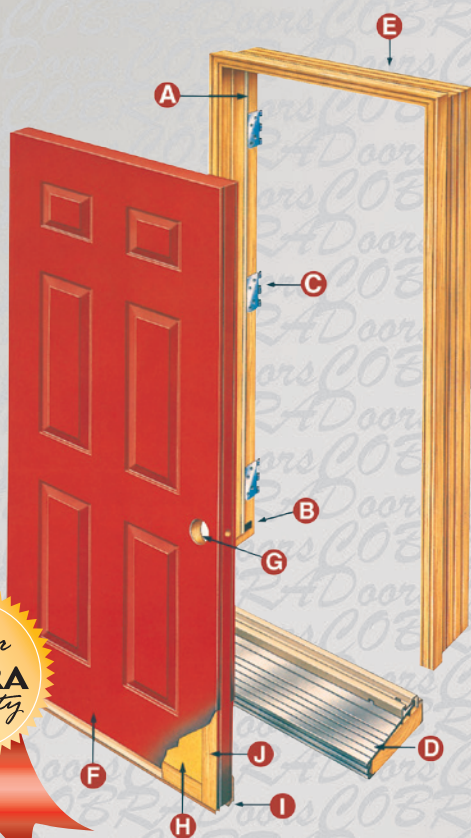

Pre-Framed Steel Door

- A** Flexible, magnetic weather stripping seals out wind and dust. Also, with compression weather stripping, it ensures an airtight system.
- B** Hinge seal keeps wind driven rain and dust out.
- C** Zinc dichromate, heavy-duty steel hinges.
- D** Thermally broken aluminum sill self drain, together with bottom sweep, eliminates dust and water seepage.
- E** Treated pine frame is finger-jointed and kiln dried to prevent warping and decaying.
- F** Galvanized, rigid steel facings resist cracking, splitting, rusting and warping while adding an extra degree of security.
- G** Lock block reinforces and provides for a full range of locksets, deadbolts and decorative hardware.
- H** Foamed-in-place polyurethane insulating core gives excellent "R" value while adding to structural stability of colour.
- I** Flexible bottom sweep seals out wind, rain and snow.
- J** Kiln-dried Eastern White Pine stiles and rails provide excellent thermal break while adding structural stability.