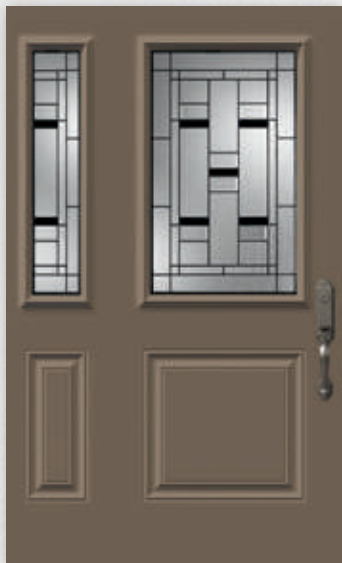

Doorlite: HOL-2236-London
Sidelite: HOL-836-SL