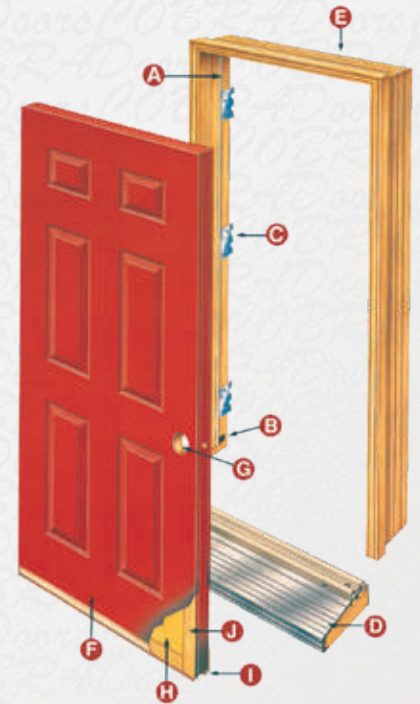

PRE-FRAMED STEEL DOOR

1. **A** Flexible, magnetic weather stripping seals out wind and dust. Also, with compression weather stripping it ensures an airtight system.
   - **B** Closed cell foam corner seal on hinge side, no wicking. Keeps wind driven rain and dust out.
   - **C** Heavy Duty ball bearing hinges (various colours)
   - **D** Thermally broken aluminum self drain sill, comes in clear anodized or black anodized, together with bottom sweep, eliminates dust and water seepage.
   - **E** Treated pine frame is finger-jointed and kiln dried, laminate wrapped in and out, to prevent warping and decaying.
   - **F** Galvanized, rigid steel facings resist cracking, splitting, rusting and warping while adding an extra degree of security.
   - **G** Lock block reinforces and provides for a full range of locksets, deadbolts and decorative hardware.
   - **H** Foamed-in-place polyurethane insulating core gives excellent 'R' value while adding to structural stability of door.
   - **I** Flexible bottom self drain door sweep seals out wind, rain and snow.
   - **J** Kiln-dried Ponderosa Pine stiles and rails provide excellent thermal break while adding structural stability.
2. All slabs are pre-finished factory white.

OPTIONAL FEATURES

1. 1 Custom Painting
2. 2 Custom Stain
3. 3 Composite Frame
4. 4 Custom Sizing

SIZING CHART:

BASED ON 1 1/4" JAMB STOCK - STANDARD O/A HEIGHT 82 3/8"

DOOR IN FRAME W/SIDELIGHTS

Single Door	Door In Frame	Single Door & S/L	Single Door & 2 S/L
30"	31 1/2"	47"	62 1/2"
32"	33 1/2"	49"	64 1/2"
34"	35 1/2"	51"	66 1/2"
36"	37 1/2"	53"	68 1/2"
Double Door	Double Door & S/L	Double Door & 2 S/L	
30" (x2)	62"	77 1/2"	93"
32" (x2)	66"	81 1/2"	97"
34" (x2)	70"	85 1/2"	101"
36" (x2)	74"	89 1/2"	105"

Lock Preparation

30" Doors have 2 3/8" backseats, 30" embossed doors will not except deadbolt.

32" doors have 2 3/8" backseats.

34" and 36" doors have 2 3/4" backseats.

All doors are 5 1/2" from centre of handle to centre of deadbolt.

Handle holes are 2 1/8" face bore and deadbolts are 2 1/8" face bore.

Edge bores are 1" and mortised for latch plates.

Hinging

Hinging is viewed from the outside facing the door.

Hinges on the left side, indicate a left hinge door.

Hinges on the right side, indicate a right hinge door.

Double Doors

Double doors are equipped with an astragal with one door active and one door fixed.

Please advise which door is active.

Cutdowns

The maximum standard height of a door with frame is 82 3/8" overall.

The minimum width of a sidelight with glass insert and P.V.C frame is 12 3/4" overall.

Standard outswing units are 81 1/8" o/a height