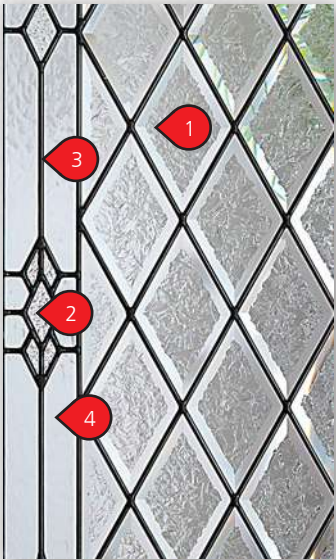

- 1: Lava Bevels
- 2: Mica
- 3: 3/16" Caming
- 4: Clear Ripple

Privacy Rating: 8