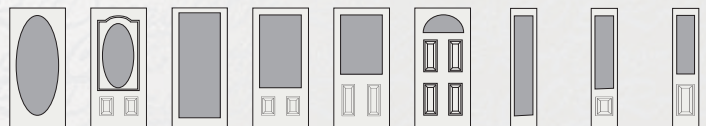

Privacy Rating: 8

SAM-Half Moon-4 Panel

Doorlite: SAM-2236-TT-BM00-6'8"
Sidelite: SAM-836-TT-2P-SL-6'8"

Doorlite: SAM-2248-Orleans
Sidelite: SAM-848-SL

Doorlite: SAM-¾ Oval-3 Panel Scrol Top
Sidelite: SAM-764-SL