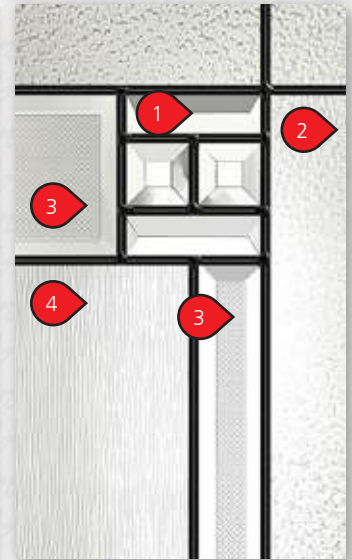

- 1: Bevelled Clear
- 2: Granite
- 3: Bevelled Screen
- 4: Grain

Privacy Rating: 7