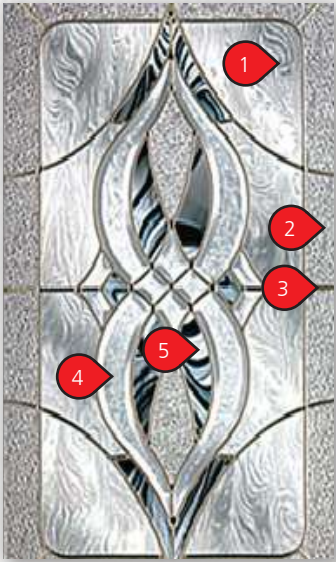

- 1: Chinchilla
- 2: Kasumi
- 3: Caming Option
- 4: Glue Chip
- 5: Grey Waterglass

Privacy Rating: 8