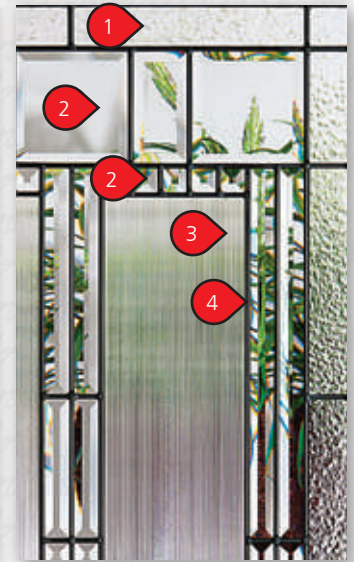

- 1: Mica
- 2: Clear Bevels
- 3: Luminescing Reed
- 4: 3/16" Caming

Privacy Rating: 7