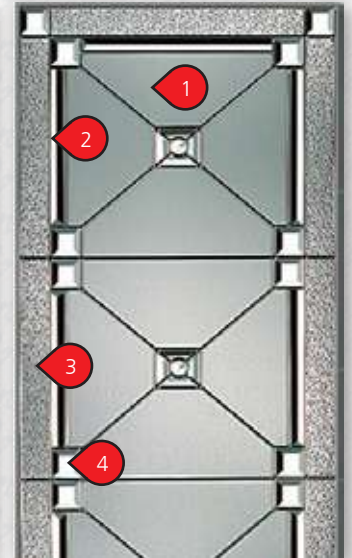

- 1: Lustral
- 2: Caming Option
- 3: Kasumi
- 4: Clear Bevel

Privacy Rating: 8