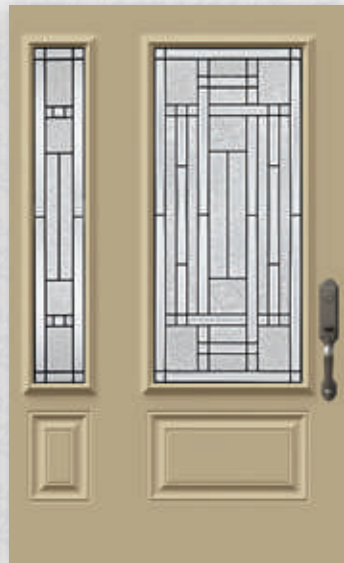

This model stands out thanks to a subtle optical illusion nestled in a complex composition of small pieces of bevelled textured glass.

Privacy Rating: 6

Doorlite: ATT-2214-MAH-CFR
Available only in 36"

Doorlite: ATT-2236-4 Panel
Sidelite: ATT-836-SL